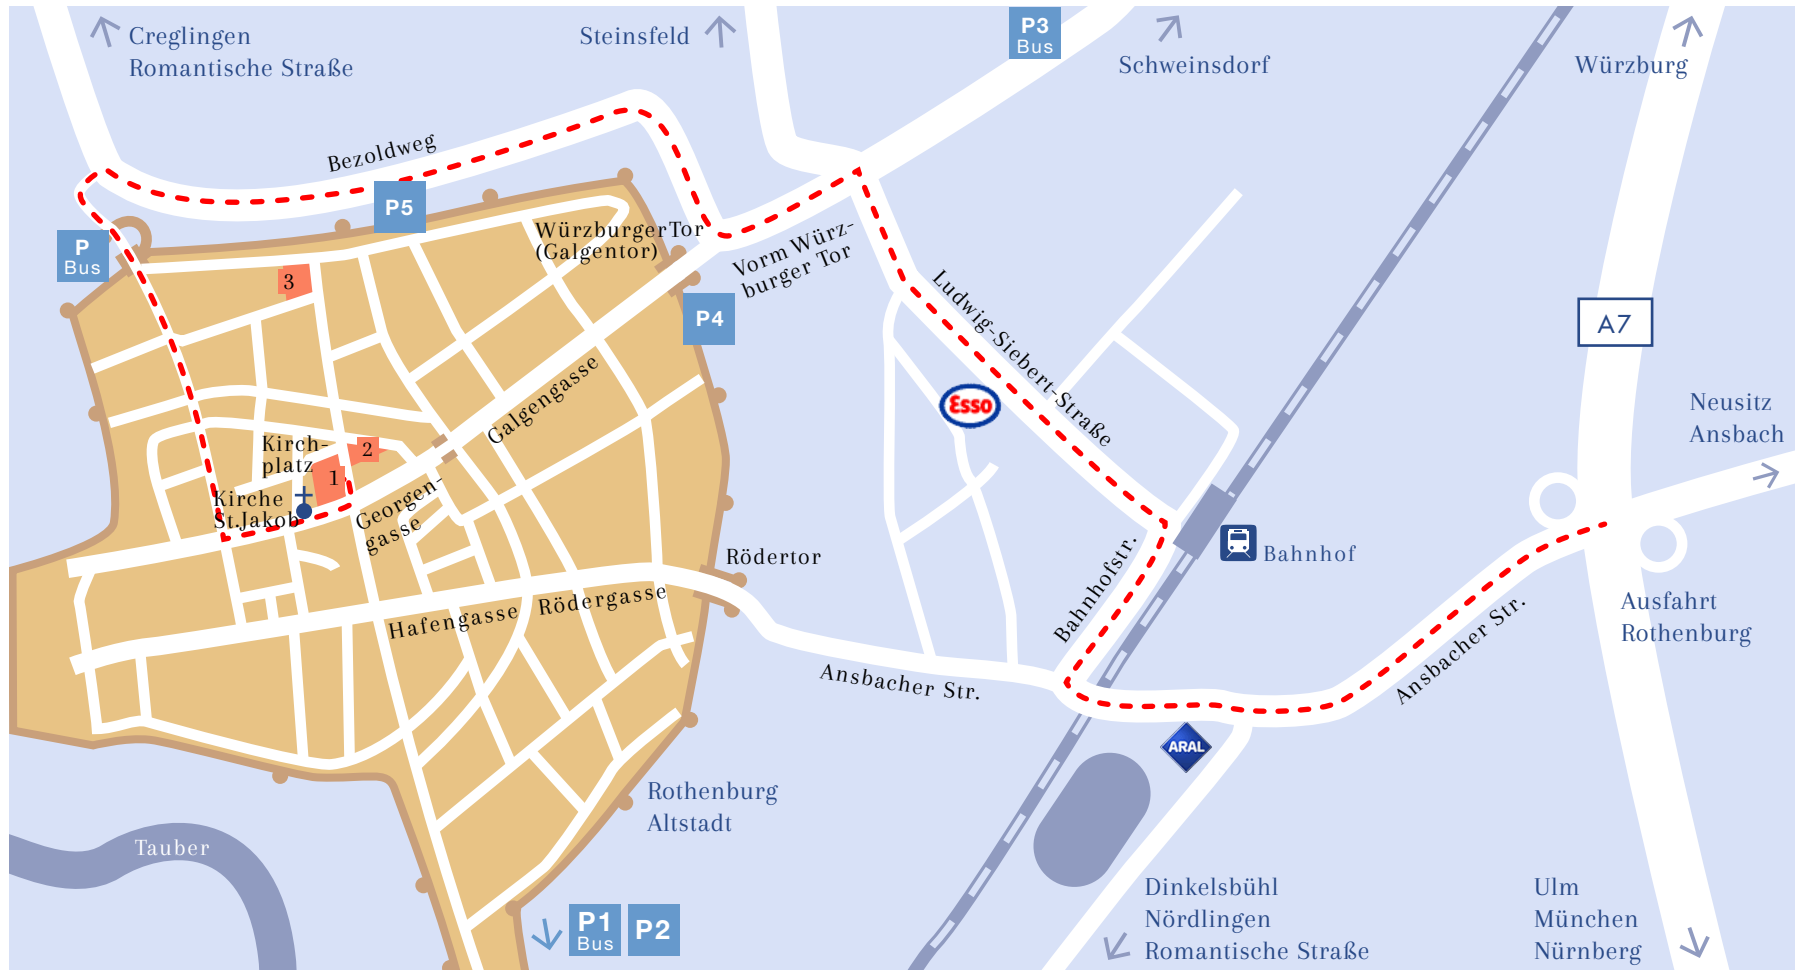

DER REICHSKÜCHENMEISTER

DAS HERZ VON ROTHENBURG

- 1 Hotel Reichsküchenmeister
- 2 Gästehaus
- 3 Ferienhaus

- Motorway A7, exit Rothenburg o.d.T.
- Inbound on Ansbacher Straße
- Follow the main road straight ahead, keep to the right over the railway crossing (barriers)
- Bahnhofstraße, Obere Bahnhofstraße, always stay on the main street
- After the Esso petrol station turn left

- at the intersection with traffic lights into the street "Vorm Würzburger Tor"
- Take the main road that leads into Bezoldweg
- After approx. 600m drive into the "Klingentor" on the left
- Follow Klingengasse until it passes by the St. Jakobskirche

Hotel Reichsküchenmeister
Kleinschroth und Niedner GmbH
Kirchplatz 8
91541 Rothenburg ob der Tauber